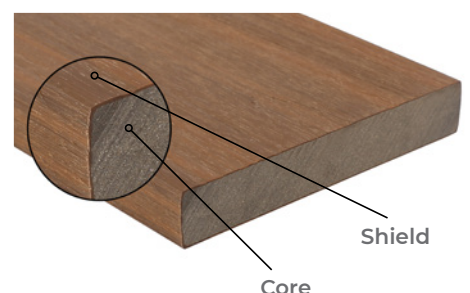

THE ULTRASHIELD DIFFERENCE

NewTechWood is a 360° fully capped wood plastic composite. The unique Ultrashield technology shields all four sides for ultra protection against moisture and guarantees durability.